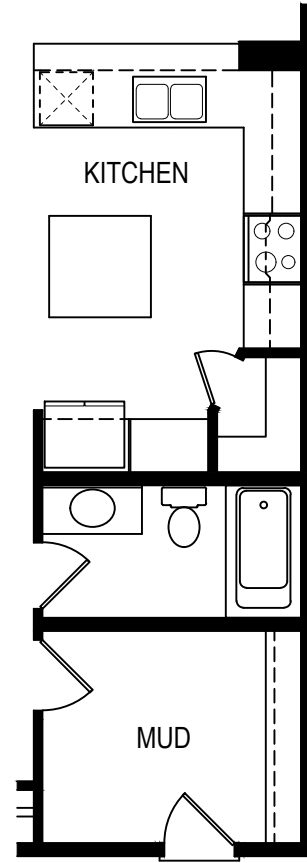

AUSTYN - SOUTHBOW

2259 SQ.FT. - 24'

MAIN FLOOR
1032 sq.ft.

UPPER FLOOR
1227 sq.ft.

SIDE ENTRY OPTION

MAIN FLOOR FULL BATH OPTION

FRONT BONUS ROOM OPTION

FOUR BEDROOM OPTION

BASEMENT DEVELOPMENT OPTION
578 sq.ft.

BASEMENT SUITE OPTION
669 sq.ft.