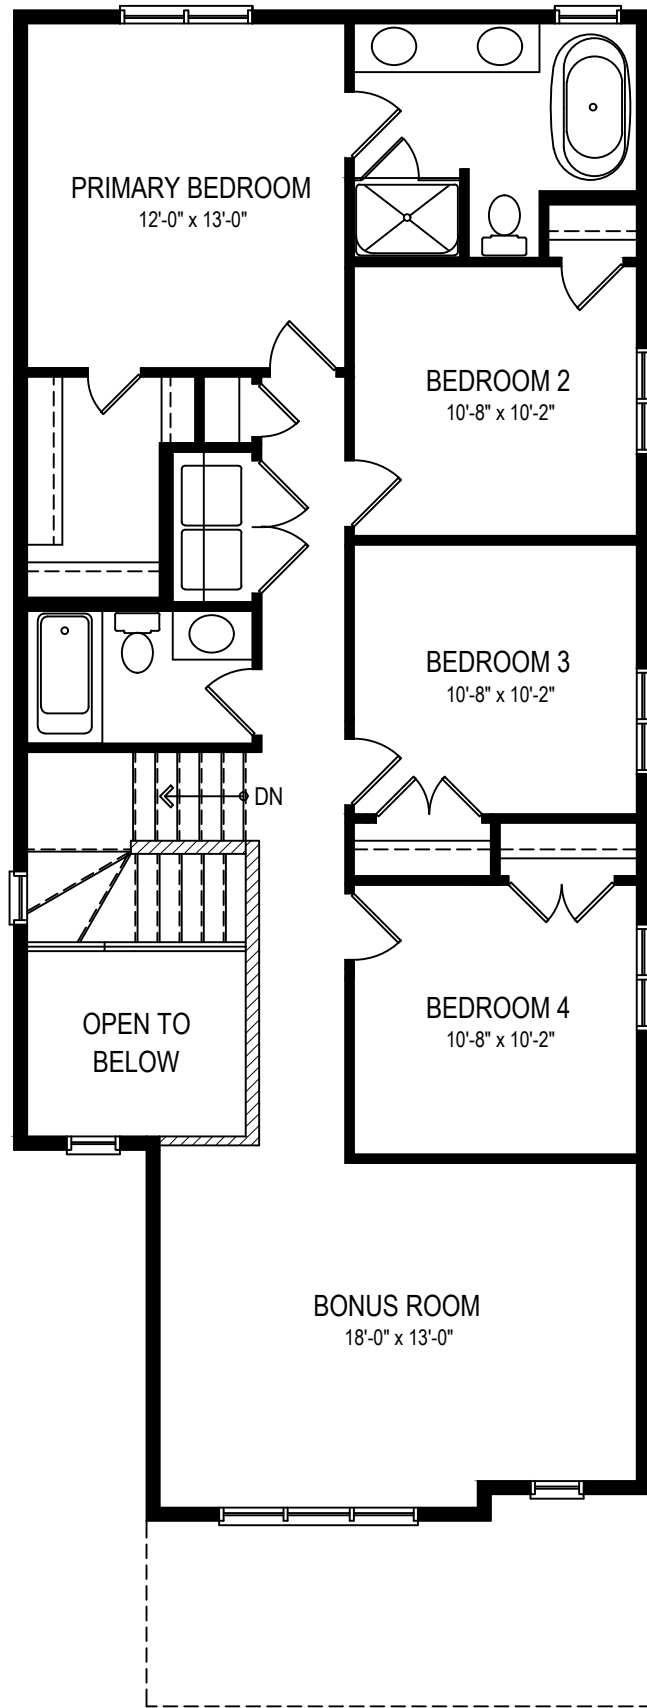

AUSTYN - SOUTHBOW

2259 SQ.FT. - 24'

MAIN FLOOR
1032 sq.ft.

UPPER FLOOR
1227 sq.ft.

SIDE ENTRY OPTION

MAIN FLOOR FULL BATH OPTION

FRONT BONUS ROOM OPTION

FOUR BEDROOM OPTION

BASEMENT DEVELOPMENT OPTION
578 sq.ft.

BASEMENT SUITE OPTION
669 sq.ft.