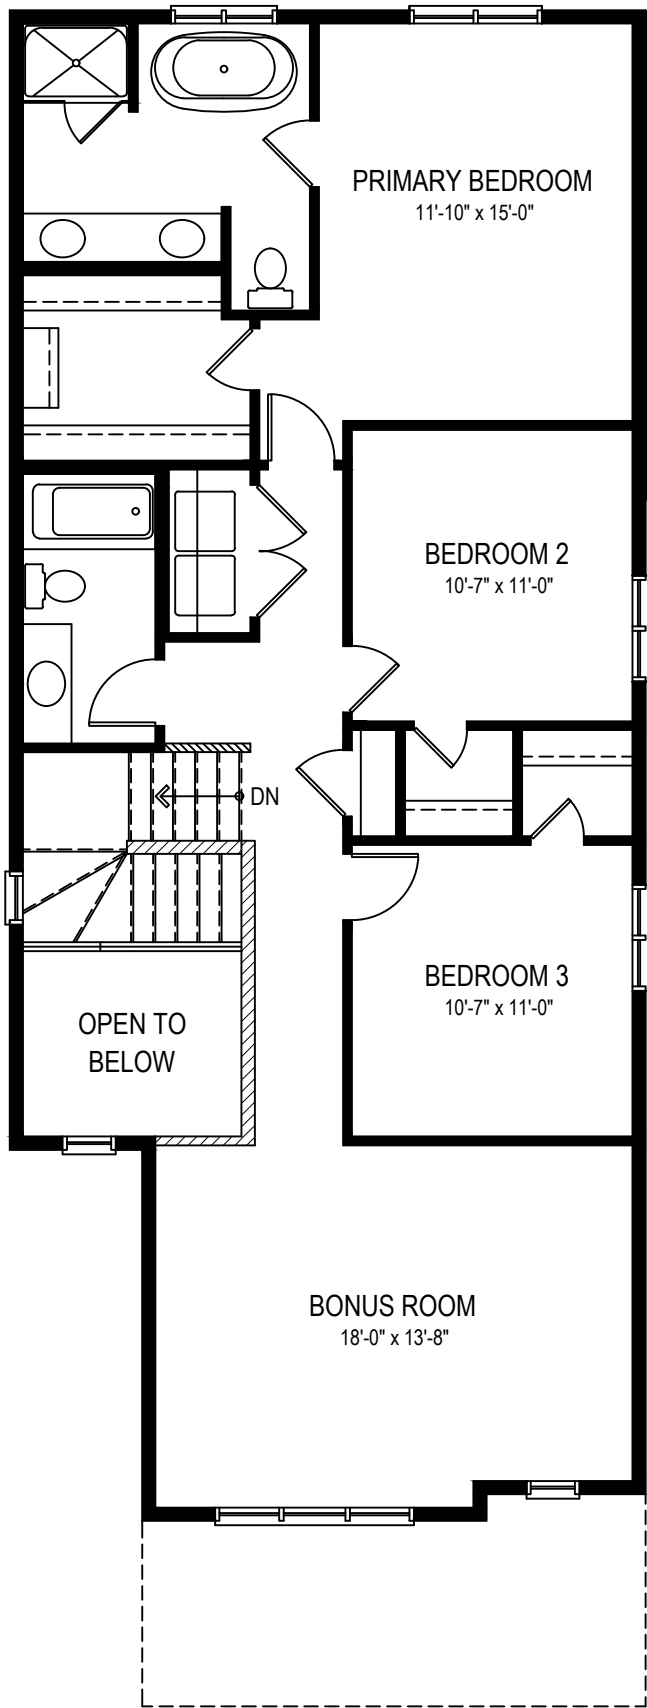

AUSTYN - SOUTHBOW

2259 SQ.FT. - 24'

MAIN FLOOR
1032 sq.ft.

UPPER FLOOR
1227 sq.ft.

SIDE ENTRY OPTION

MAIN FLOOR FULL BATH OPTION

FRONT BONUS ROOM OPTION

FOUR BEDROOM OPTION

BASEMENT DEVELOPMENT OPTION
578 sq.ft.

BASEMENT SUITE OPTION
669 sq.ft.