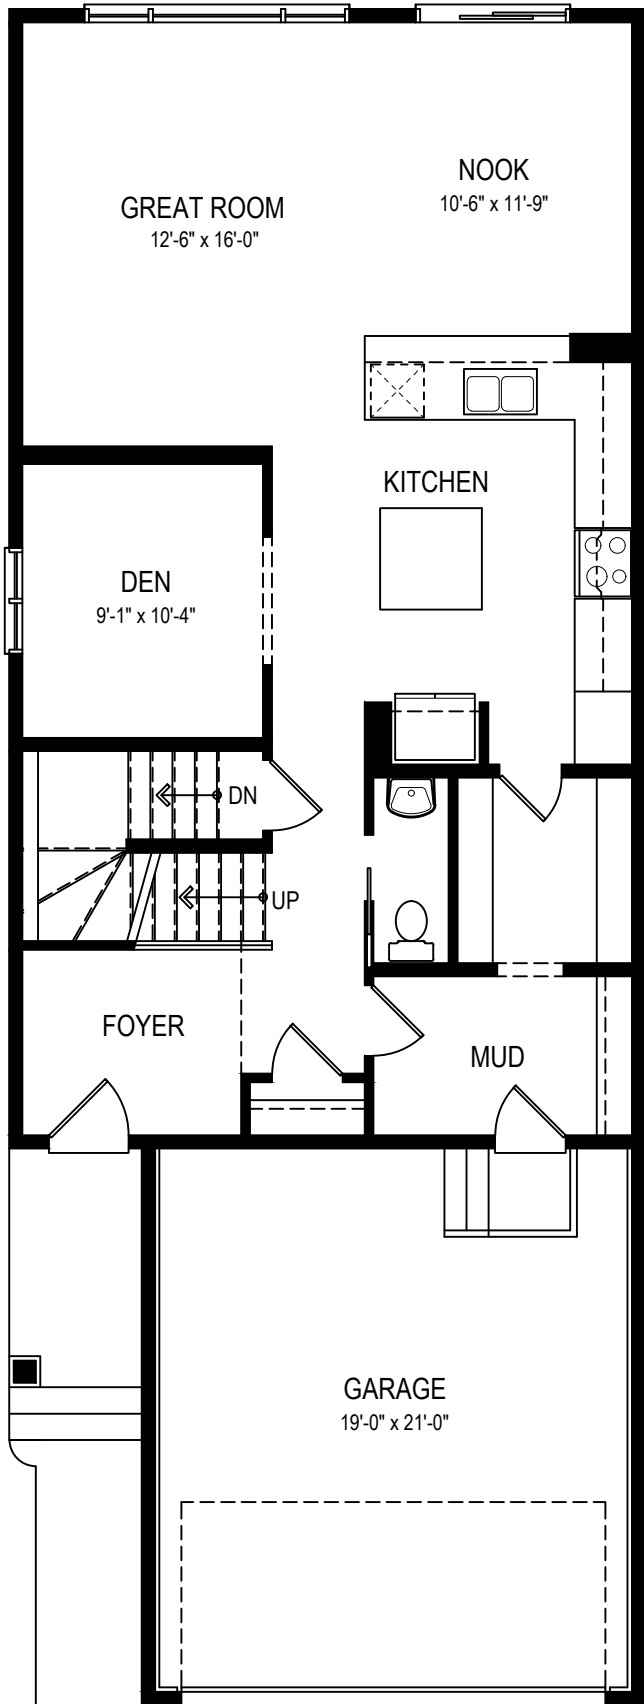

AUSTYN - SOUTHBOW

2259 SQ.FT. - 24'

MAIN FLOOR
1032 sq.ft.

UPPER FLOOR
1227 sq.ft.

SIDE ENTRY OPTION

MAIN FLOOR FULL BATH OPTION

FRONT BONUS ROOM OPTION

FOUR BEDROOM OPTION

BASEMENT DEVELOPMENT OPTION
578 sq.ft.

BASEMENT SUITE OPTION
669 sq.ft.