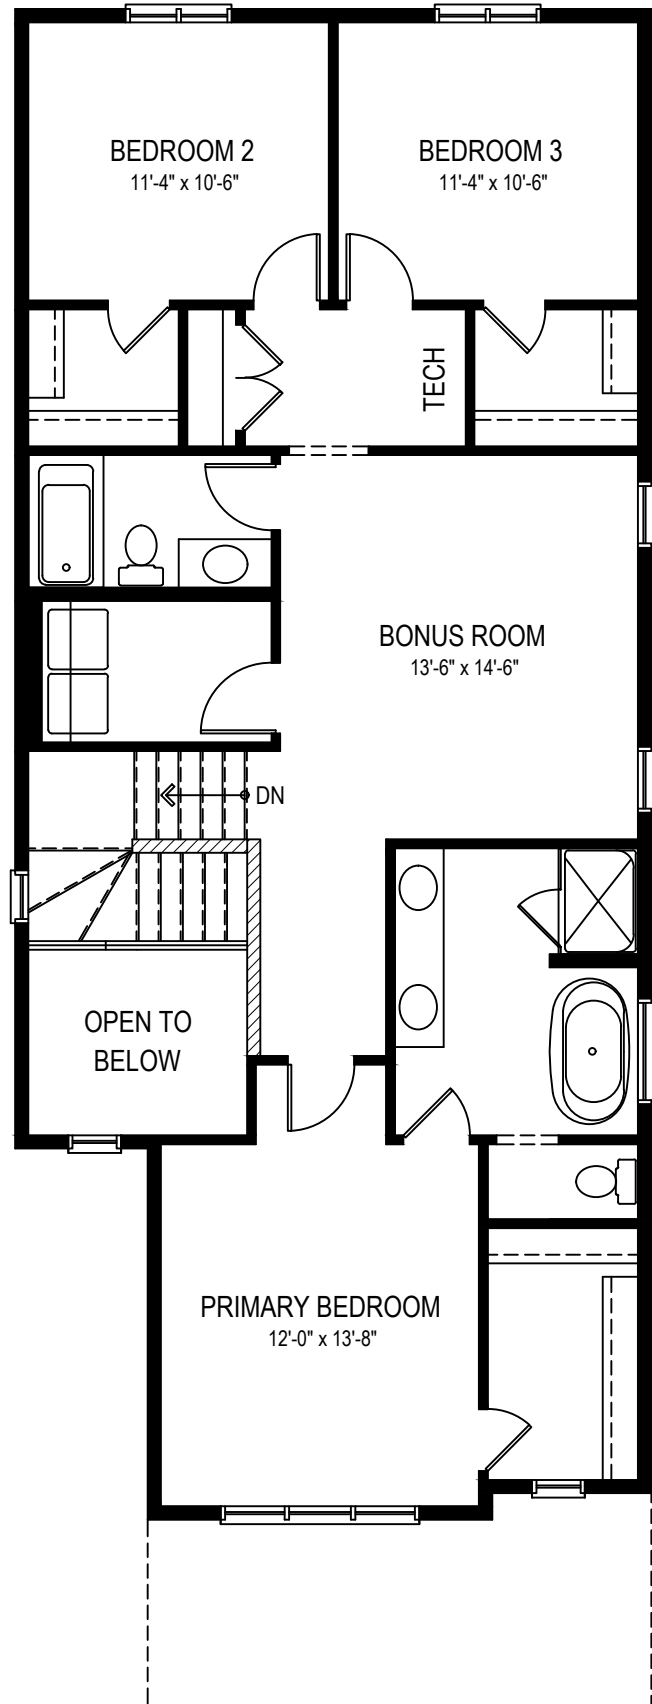

AUSTYN - SOUTHBOW

2259 SQ.FT. - 24'

MAIN FLOOR
1032 sq.ft.

UPPER FLOOR
1227 sq.ft.

SIDE ENTRY OPTION

MAIN FLOOR FULL BATH OPTION

FRONT BONUS ROOM OPTION

FOUR BEDROOM OPTION

BASEMENT DEVELOPMENT OPTION
578 sq.ft.

BASEMENT SUITE OPTION
669 sq.ft.