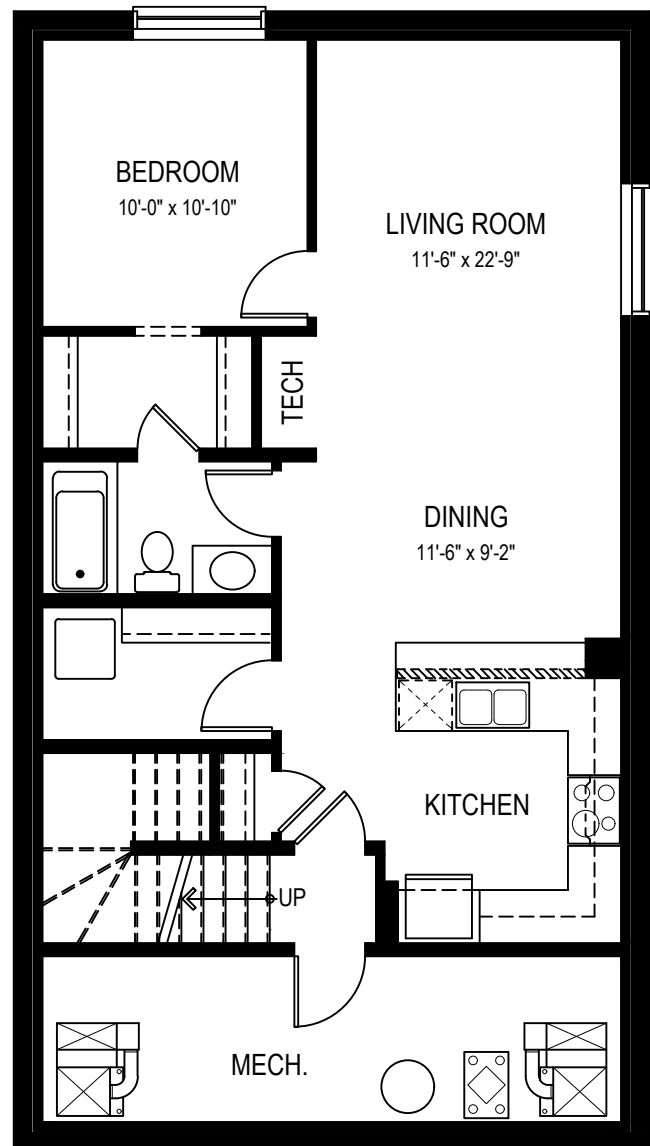

AUSTYN - SOUTHBOW

2259 SQ.FT. - 24'

MAIN FLOOR
1032 sq.ft.

UPPER FLOOR
1227 sq.ft.

SIDE ENTRY OPTION

MAIN FLOOR FULL BATH OPTION

FRONT BONUS ROOM OPTION

FOUR BEDROOM OPTION

BASEMENT DEVELOPMENT OPTION
578 sq.ft.

BASEMENT SUITE OPTION
669 sq.ft.