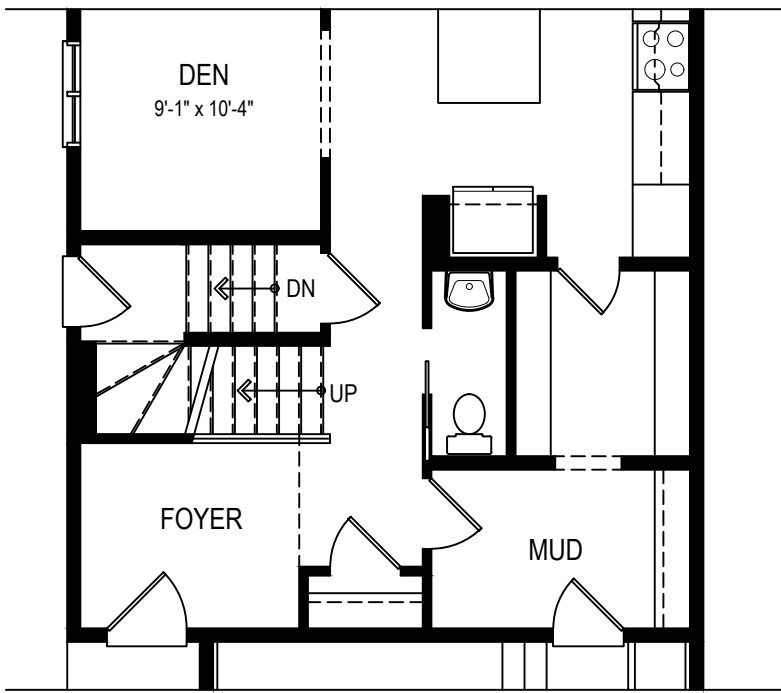

AUSTYN - SOUTHBOW

2259 SQ.FT. - 24'

MAIN FLOOR
1032 sq.ft.

UPPER FLOOR
1227 sq.ft.

SIDE ENTRY OPTION

MAIN FLOOR FULL BATH OPTION

FRONT BONUS ROOM OPTION

FOUR BEDROOM OPTION

BASEMENT DEVELOPMENT OPTION
578 sq.ft.

BASEMENT SUITE OPTION
669 sq.ft.