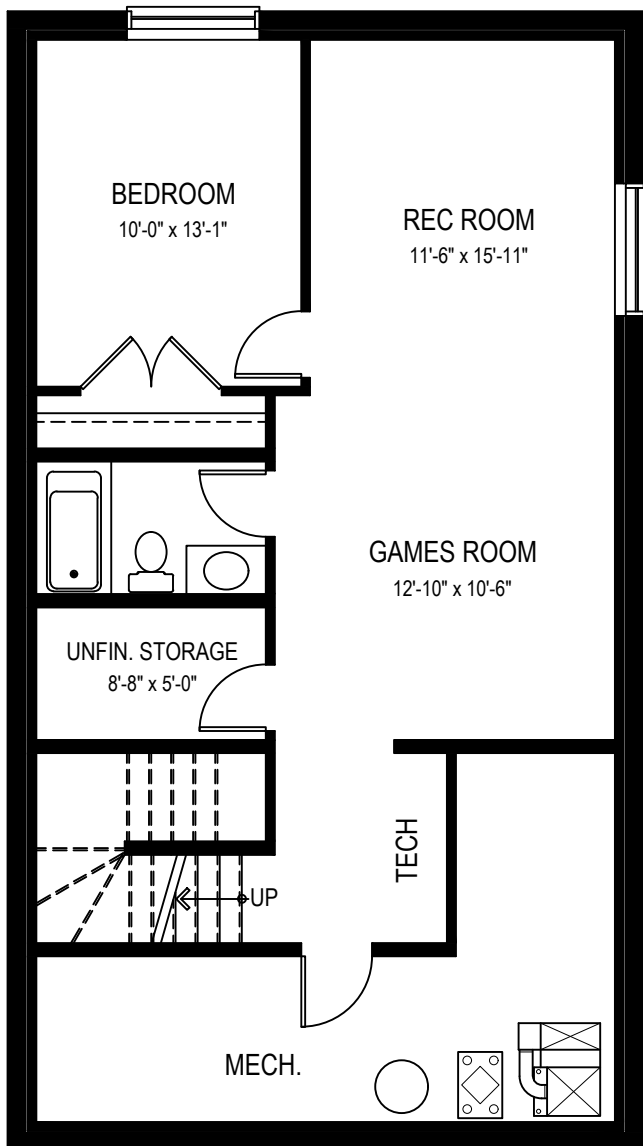

AUSTYN - SOUTHBOW

2259 SQ.FT. - 24'

MAIN FLOOR
1032 sq.ft.

UPPER FLOOR
1227 sq.ft.

SIDE ENTRY OPTION

MAIN FLOOR FULL BATH OPTION

FRONT BONUS ROOM OPTION

FOUR BEDROOM OPTION

BASEMENT DEVELOPMENT OPTION
578 sq.ft.

BASEMENT SUITE OPTION
669 sq.ft.