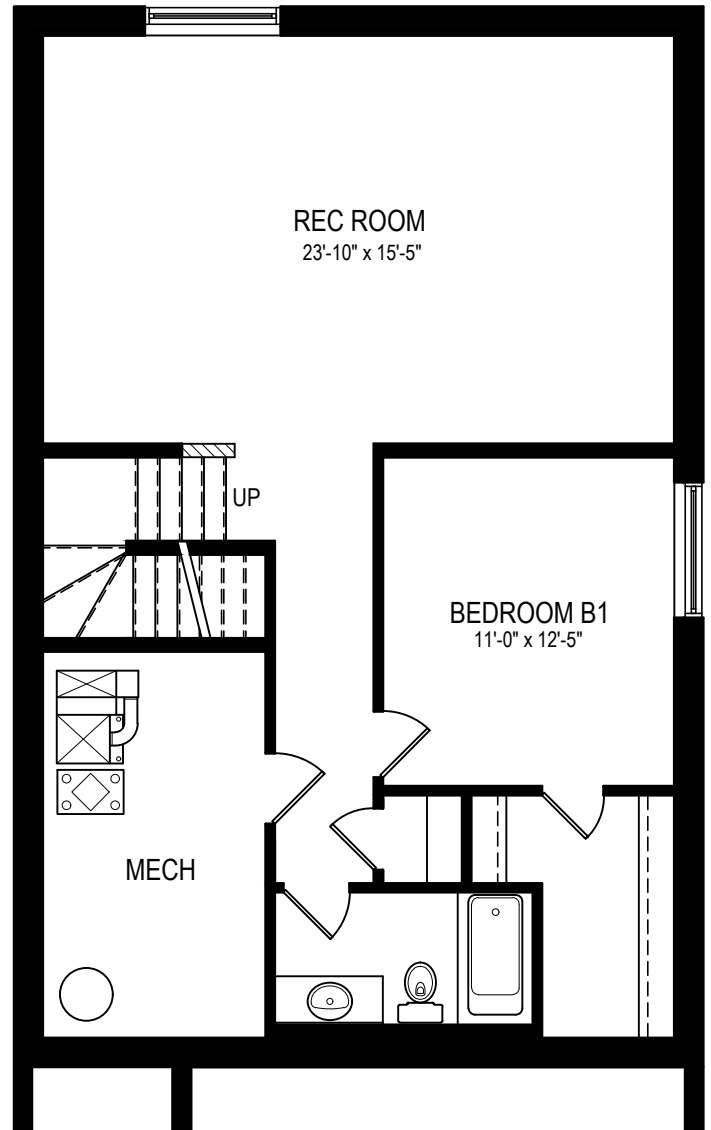

SIERRA - SOUTHBOW

2350 SQ.FT. - 26'

MAIN FLOOR
1040 sq.ft.

UPPER FLOOR
1310 sq.ft.

FOUR BEDROOM OPTION

BASEMENT DEVELOPMENT OPTION
754 SQ.FT.

MAIN FLOOR BEDROOM OPTION