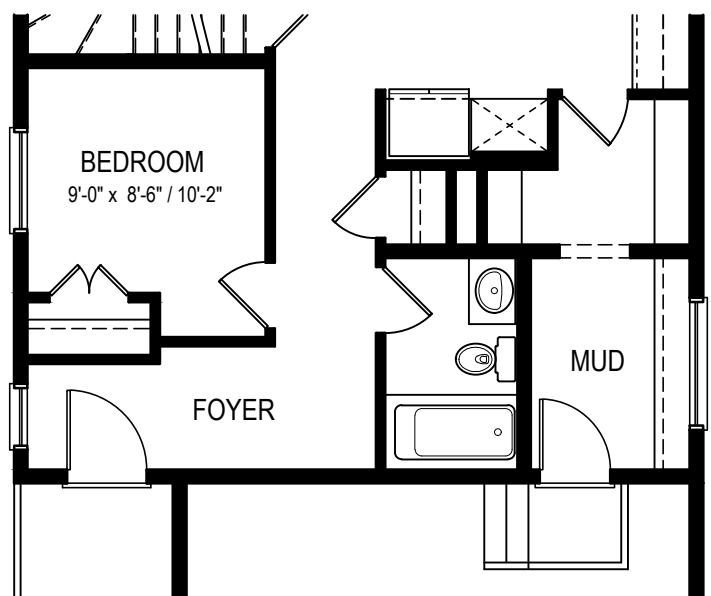

SIERRA - SOUTHBOW

2350 SQ.FT. - 26'

MAIN FLOOR
1040 sq.ft.

UPPER FLOOR
1310 sq.ft.

FOUR BEDROOM OPTION

BASEMENT DEVELOPMENT OPTION
754 SQ.FT.

MAIN FLOOR BEDROOM OPTION