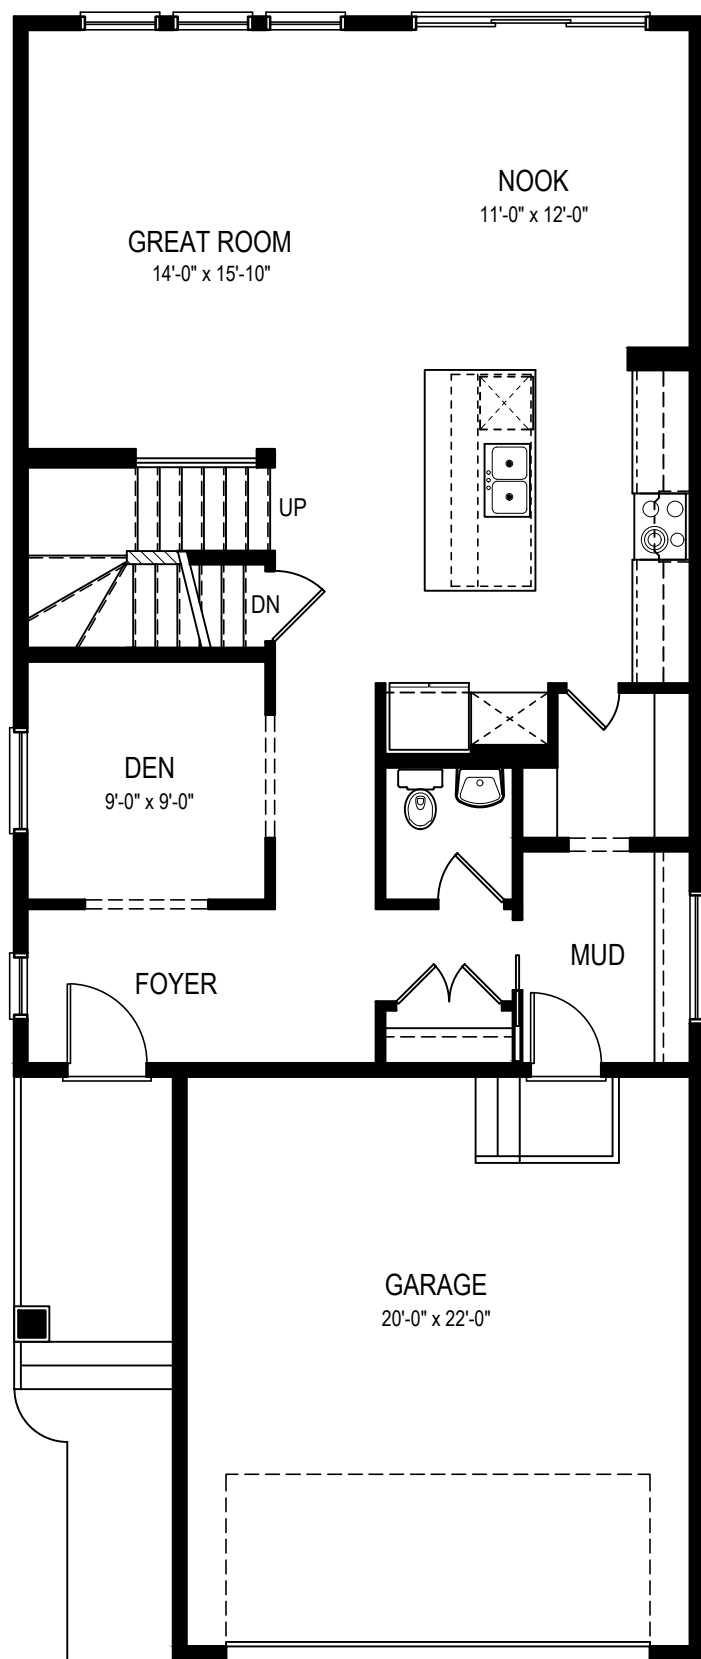

SIERRA - SOUTHBOW

2350 SQ.FT. - 26'

MAIN FLOOR
1040 sq.ft.

UPPER FLOOR
1310 sq.ft.

FOUR BEDROOM OPTION

BASEMENT DEVELOPMENT OPTION
754 SQ.FT.

MAIN FLOOR BEDROOM OPTION