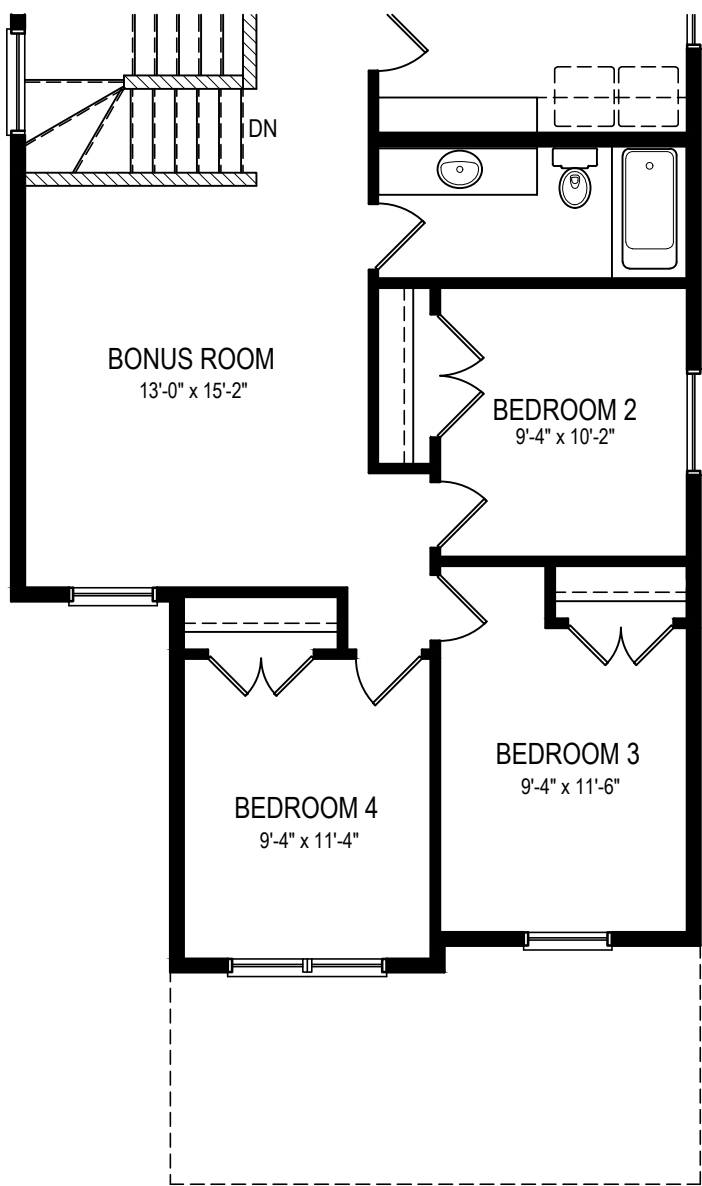

SIERRA - SOUTHBOW

2350 SQ.FT. - 26'

MAIN FLOOR
1040 sq.ft.

UPPER FLOOR
1310 sq.ft.

FOUR BEDROOM OPTION

BASEMENT DEVELOPMENT OPTION
754 SQ.FT.

MAIN FLOOR BEDROOM OPTION