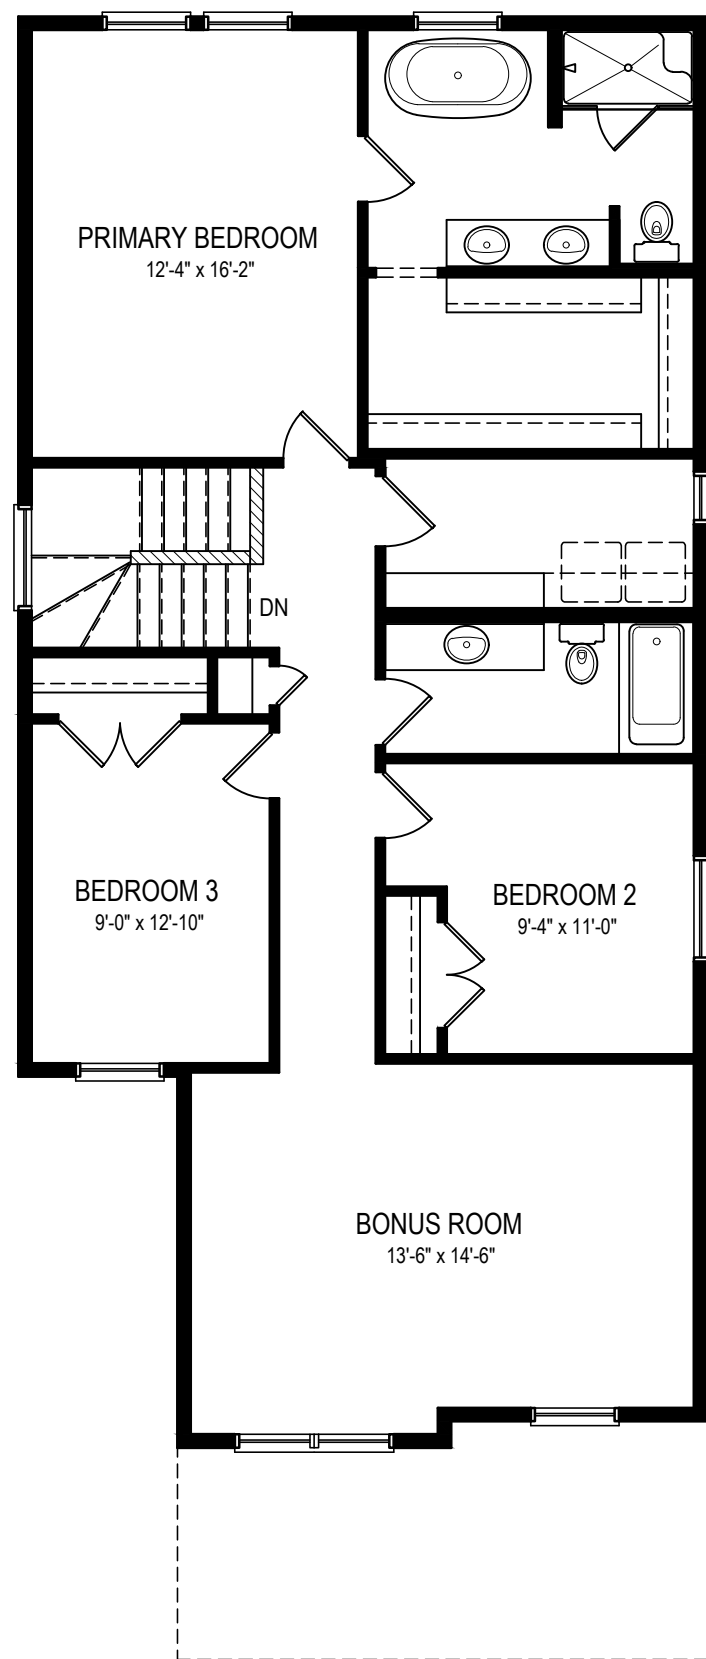

SIERRA - SOUTHBOW

2350 SQ.FT. - 26'

MAIN FLOOR
1040 sq.ft.

UPPER FLOOR
1310 sq.ft.

FOUR BEDROOM OPTION

BASEMENT DEVELOPMENT OPTION
754 SQ.FT.

MAIN FLOOR BEDROOM OPTION